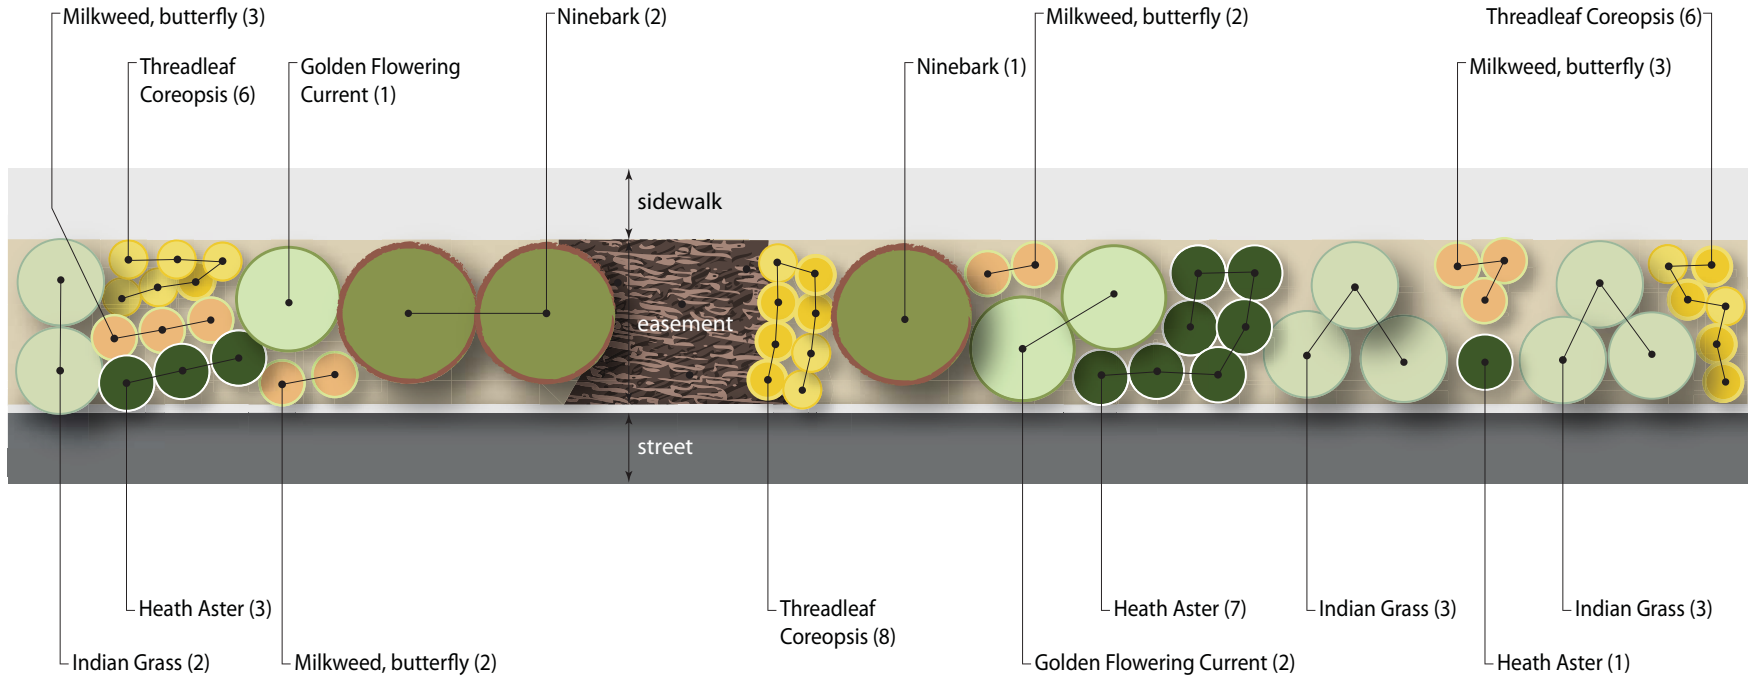

Pollinator Garden in Yellow, White and Orange
view from the street

planting plan

planting diagram

included plants

plant list

Type	Common Name	Latin Name	How Many	Size & Condition	Remarks	Salt Tolerant	Aesthetic Tolerant	Ecological Traits
Shrubs	Golden Flowering Currant	<i>Ribes aureum</i>	3	3 gal.	As on plan	Somewhat Salt Tolerant	Bright green foliage is accented by summer yellow flowers	Birds, Mammals, Bees
	Ninebark	<i>Physocarpus opulifolius</i>	3	5 gal.	As on Plan, keep trimmed to 5' tall	Salt Tolerant	Red foliage is a great contrast to other greens found in the garden	Birds, Mammals, Bees
Perennials	Butterfly Milkweed	<i>Asclepias tuberosa</i>	10	1 gal.	1' o.c.	Somewhat Salt Tolerant	Bright orange flowers attract butterflies	Butterflies, Bees
	Heath Aster	<i>Aster ericoides</i>	11	1 gal.	1' o.c.	Salt Tolerant	White daisy flowers cover the plant in summer	Butterflies, Bees
	Threadleaf coreopsis	<i>Coreopsis verticillata</i>	22	1 gal.	1.5' o.c.	Somewhat Salt Tolerant	Bright yellow flowers open from summer to early fall	Birds, Butterflies
Ornamental Grasses	Indian Grass	<i>Sorghastrum nutans</i>	8	1 gal.	As on plan	Somewhat Salt Tolerant	Spent leaves and flowers add interest in winter	Birds, Mammals
				gal. = gallon container				